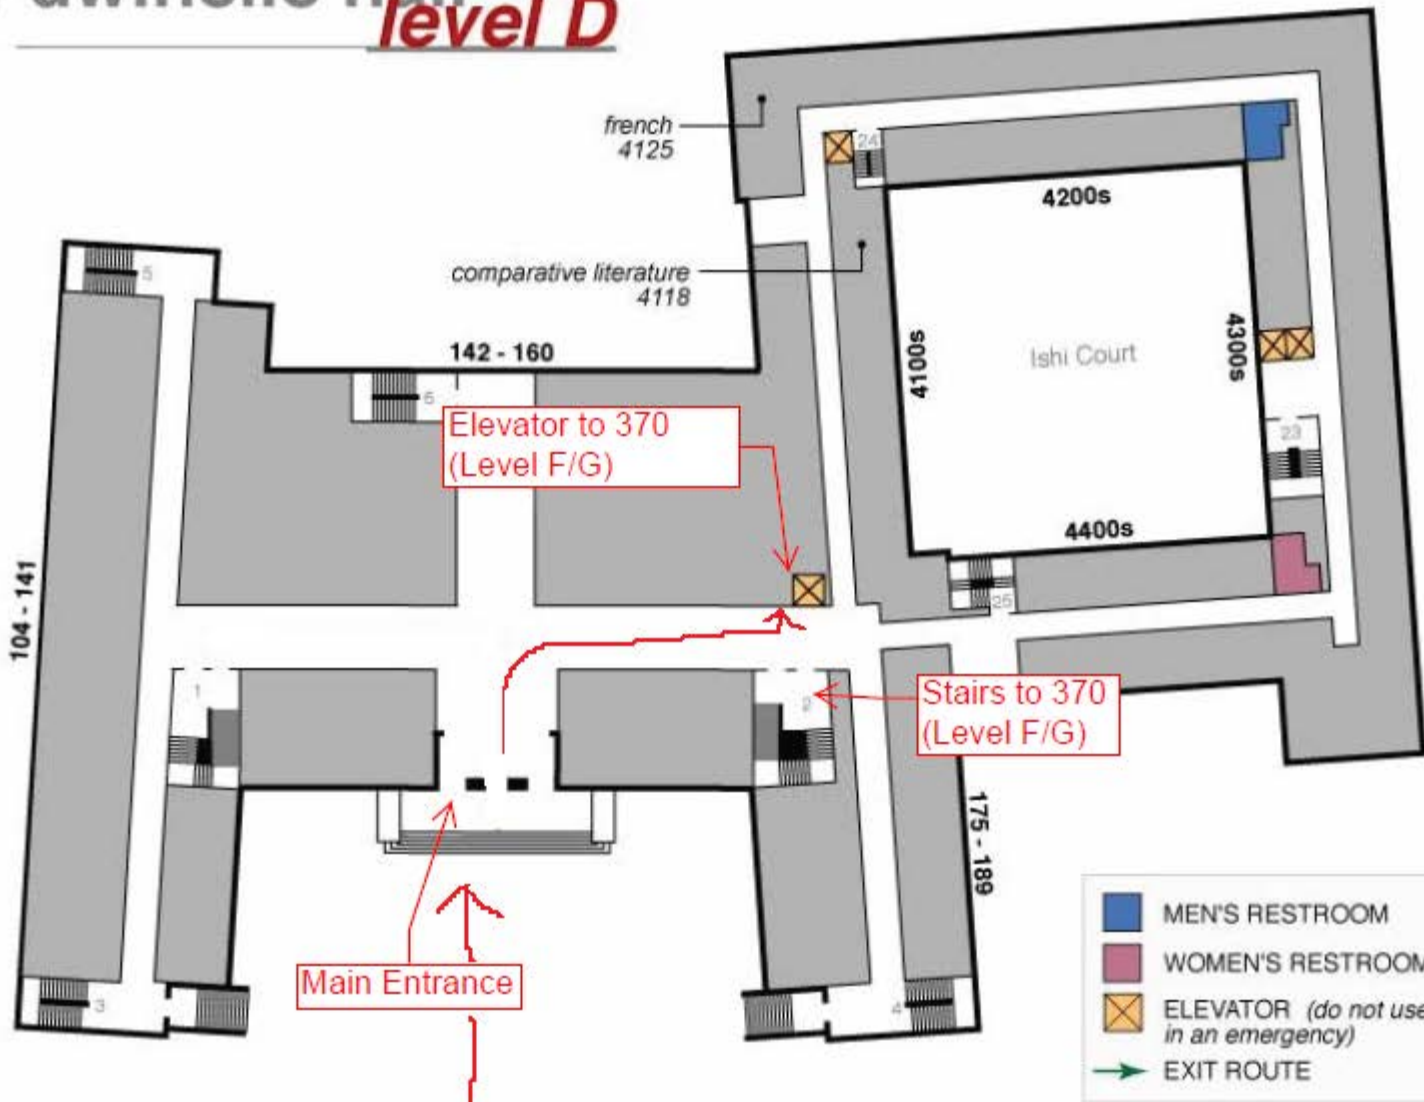

dwinelle hall *level D*

Main Entrance

Elevator to 370
(Level F/G)

Stairs to 370
(Level F/G)

coming from

Sather Gate and Telegraph Ave.